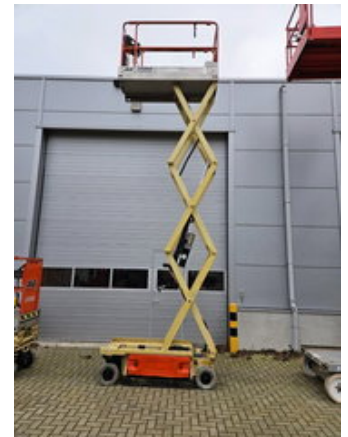

## JLG 1930ES

### General features

Brand	JLG
Subcategory	Scissor lift wheeled
Construction year	2013
Hourmeter reading	326
Color	Orange
Condition	Used
General condition	Very good
Fuel	Electric
Reference	13449
CE marking	Yes

### Characteristics

GVW	1.494kg
Serial number	13449
Lifting capacity	230kg
Lifting height	6mm
Mast type	Scissor

## Description

JLG 1930ES electric scissor lift (2013), approx. 326 hours, serial number 13449. Reliable and compact machine with a working height of approx. 7.8 m (platform height 5.8 m) and a platform capacity of 230 kg. Only 76 cm wide – perfect for narrow indoor areas. Quiet operation, low maintenance thanks to its electric drive system. Equipped with extendable platform, 24V battery pack, and non-marking solid tires. Fully functional and ready for use in maintenance, installation, or finishing work. Specifications: – Year: 2013 – Hours: approx. 326 – Serial number: 13449 – Working height: approx. 7.8 m – Platform height: 5.8 m – Platform capacity: 230 kg – Width: 0.76 m – Electric drive (24V) – Extendable platform – Non-marking solid tires