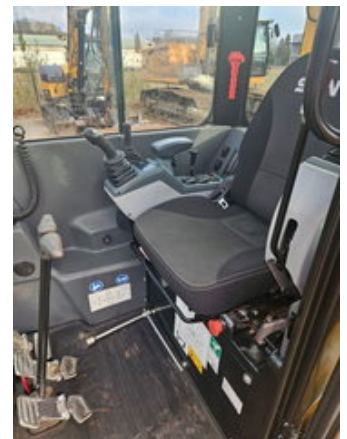

Sany SY18C

General features

Brand	Sany
Subcategory	Mini digger crawler
Construction year	2024
Hourmeter reading	110
Color	Yellow
Condition	Used
General condition	Very good
Fuel	Diesel
Emission class	stage_5
Reference	2096K8

Characteristics

Empty weight	1.980kg
Serial number	2096K8

Sany SY18C

Technical specifications

Drive

tracking

Description

SANY SY18C mini excavator (2024), approx. 110 operating hours, serial number 2096K8. Very young and well-maintained machine with an operating weight of approx. 1980 kg, finished in original paint. Tracks are in excellent condition (approx. 90%). Equipped with a double-acting hydraulic function (proportionally controlled), quick coupler, and digging bucket. Powered by a reliable and fuel-efficient Yanmar diesel engine. Perfect for landscaping, earthmoving, renovation projects, or rental use. Specifications: – Year: 2024 – Hours: approx. 110 – Serial number: 2096K8 – Weight: approx. 1980 kg – Original paint – Tracks: approx. 90% – Double-acting hydraulic function (proportional) – Quick coupler with digging bucket – Yanmar diesel engine