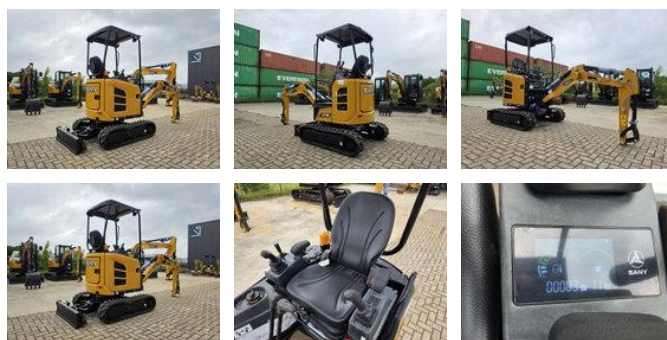

Sany SY18U

General features

Brand	Sany
Subcategory	Mini digger crawler
Construction year	2024
Hourmeter reading	3
Color	Yellow
Condition	Used
General condition	Very good
Emission class	stage_5
Reference	1053K8

Characteristics

Empty weight	1.925kg
Serial number	1053K8

Sany SY18U

Technical specifications

Drive	tracking
Engine output	15kw

Description

SANY SY18U mini excavator (2024), BRAND NEW machine, serial number 1053K8. Compact and modern mini excavator with an operating weight of approx. 1925 kg, ideal for working in confined spaces and professional applications. Powered by a reliable and fuel-efficient Yanmar diesel engine. Equipped with hydraulic expandable undercarriage for extra stability, proportionally controlled hydraulic function, beacon light, and LED lighting. Its compact dimensions, modern hydraulics, and operator comfort make this machine perfect for landscaping, earthmoving, renovation work, and rental use. Specifications: - Year: 2024 (new) - Weight: approx. 1925 kg - Serial number: 1053K8 - Yanmar diesel engine - Hydraulic expandable undercarriage - Proportional hydraulic function - Beacon light - LED lighting