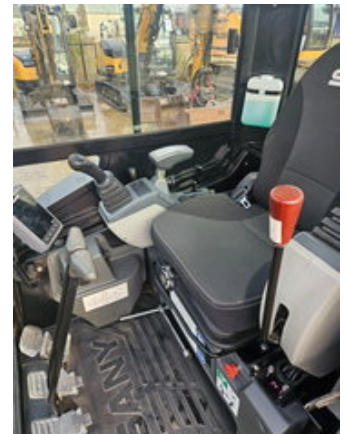

## Sany SY26U

### General features

Brand	Sany
Subcategory	Mini digger crawler
Construction year	2023
Hourmeter reading	453
Color	Yellow
Condition	Used
General condition	Very good
Fuel	Diesel
Emission class	stage_5
Reference	50998
CE marking	Yes