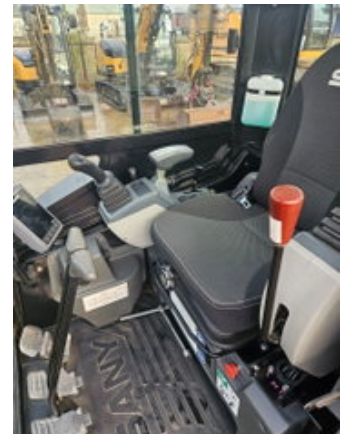

## Sany SY26U

### General characteristics

Brand	Sany
Subcategory	Mini digger crawler
Year of construction	2023
Hours displayed	453
Colour	Yellow
Condition	Used
General state	Very good
Fuel	Diesel
Emission class	stage_5
Reference	50998
CE marking	And