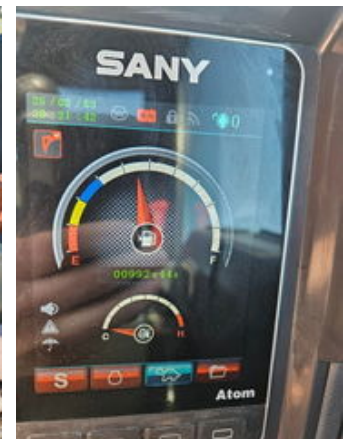

Sany SY35U

General features

Brand	Sany
Subcategory	Mini digger crawler
Construction year	2020
Hourmeter reading	992
Color	Yellow
Condition	Used
General condition	Very good
Fuel	Diesel
Emission class	stage_5
Reference	00258
CE marking	Yes

Characteristics

Empty weight	3.860kg
GWV	3.860kg
Serial number	00258

Sany SY35U

Technical specifications

Drive	tracking
Engine output	18kw

Description

SANY SY35U mini excavator (2020), approx. 992 hours, 3860 kg, original color, serial number 00258, tracks at 90%. Powered by a Yanmar diesel engine. All hydraulic functions are proportionally controlled, including quick coupler, tilt bucket, and 2 digging buckets.